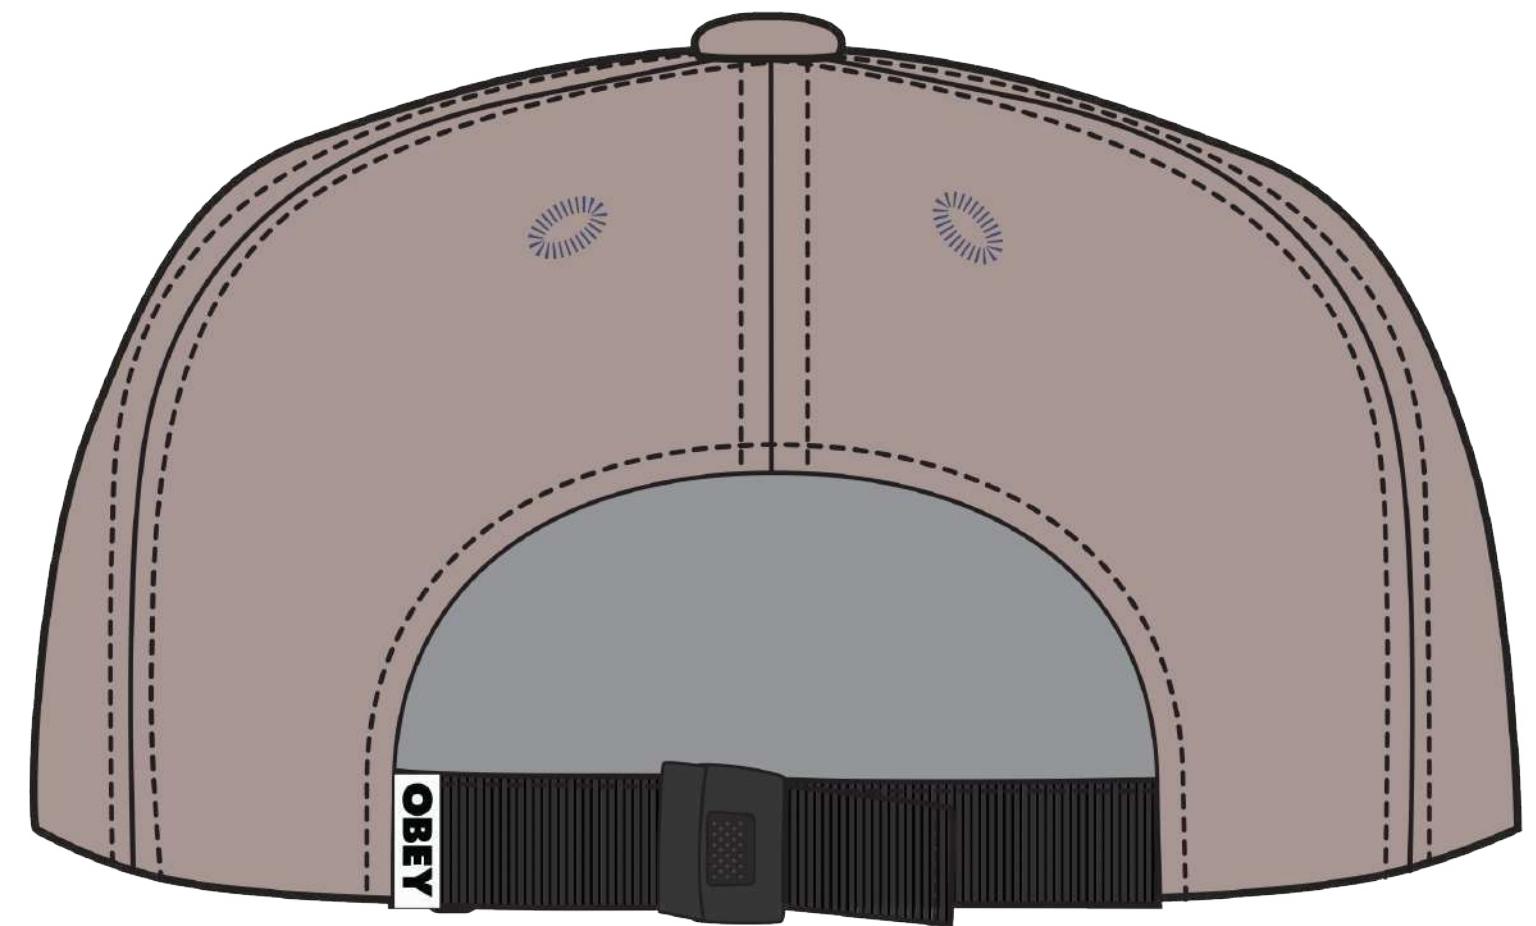

WARFIELD DUCKBILL 6 PANEL HAT

$20 / 40

D1 - HEADWEAR

100580266